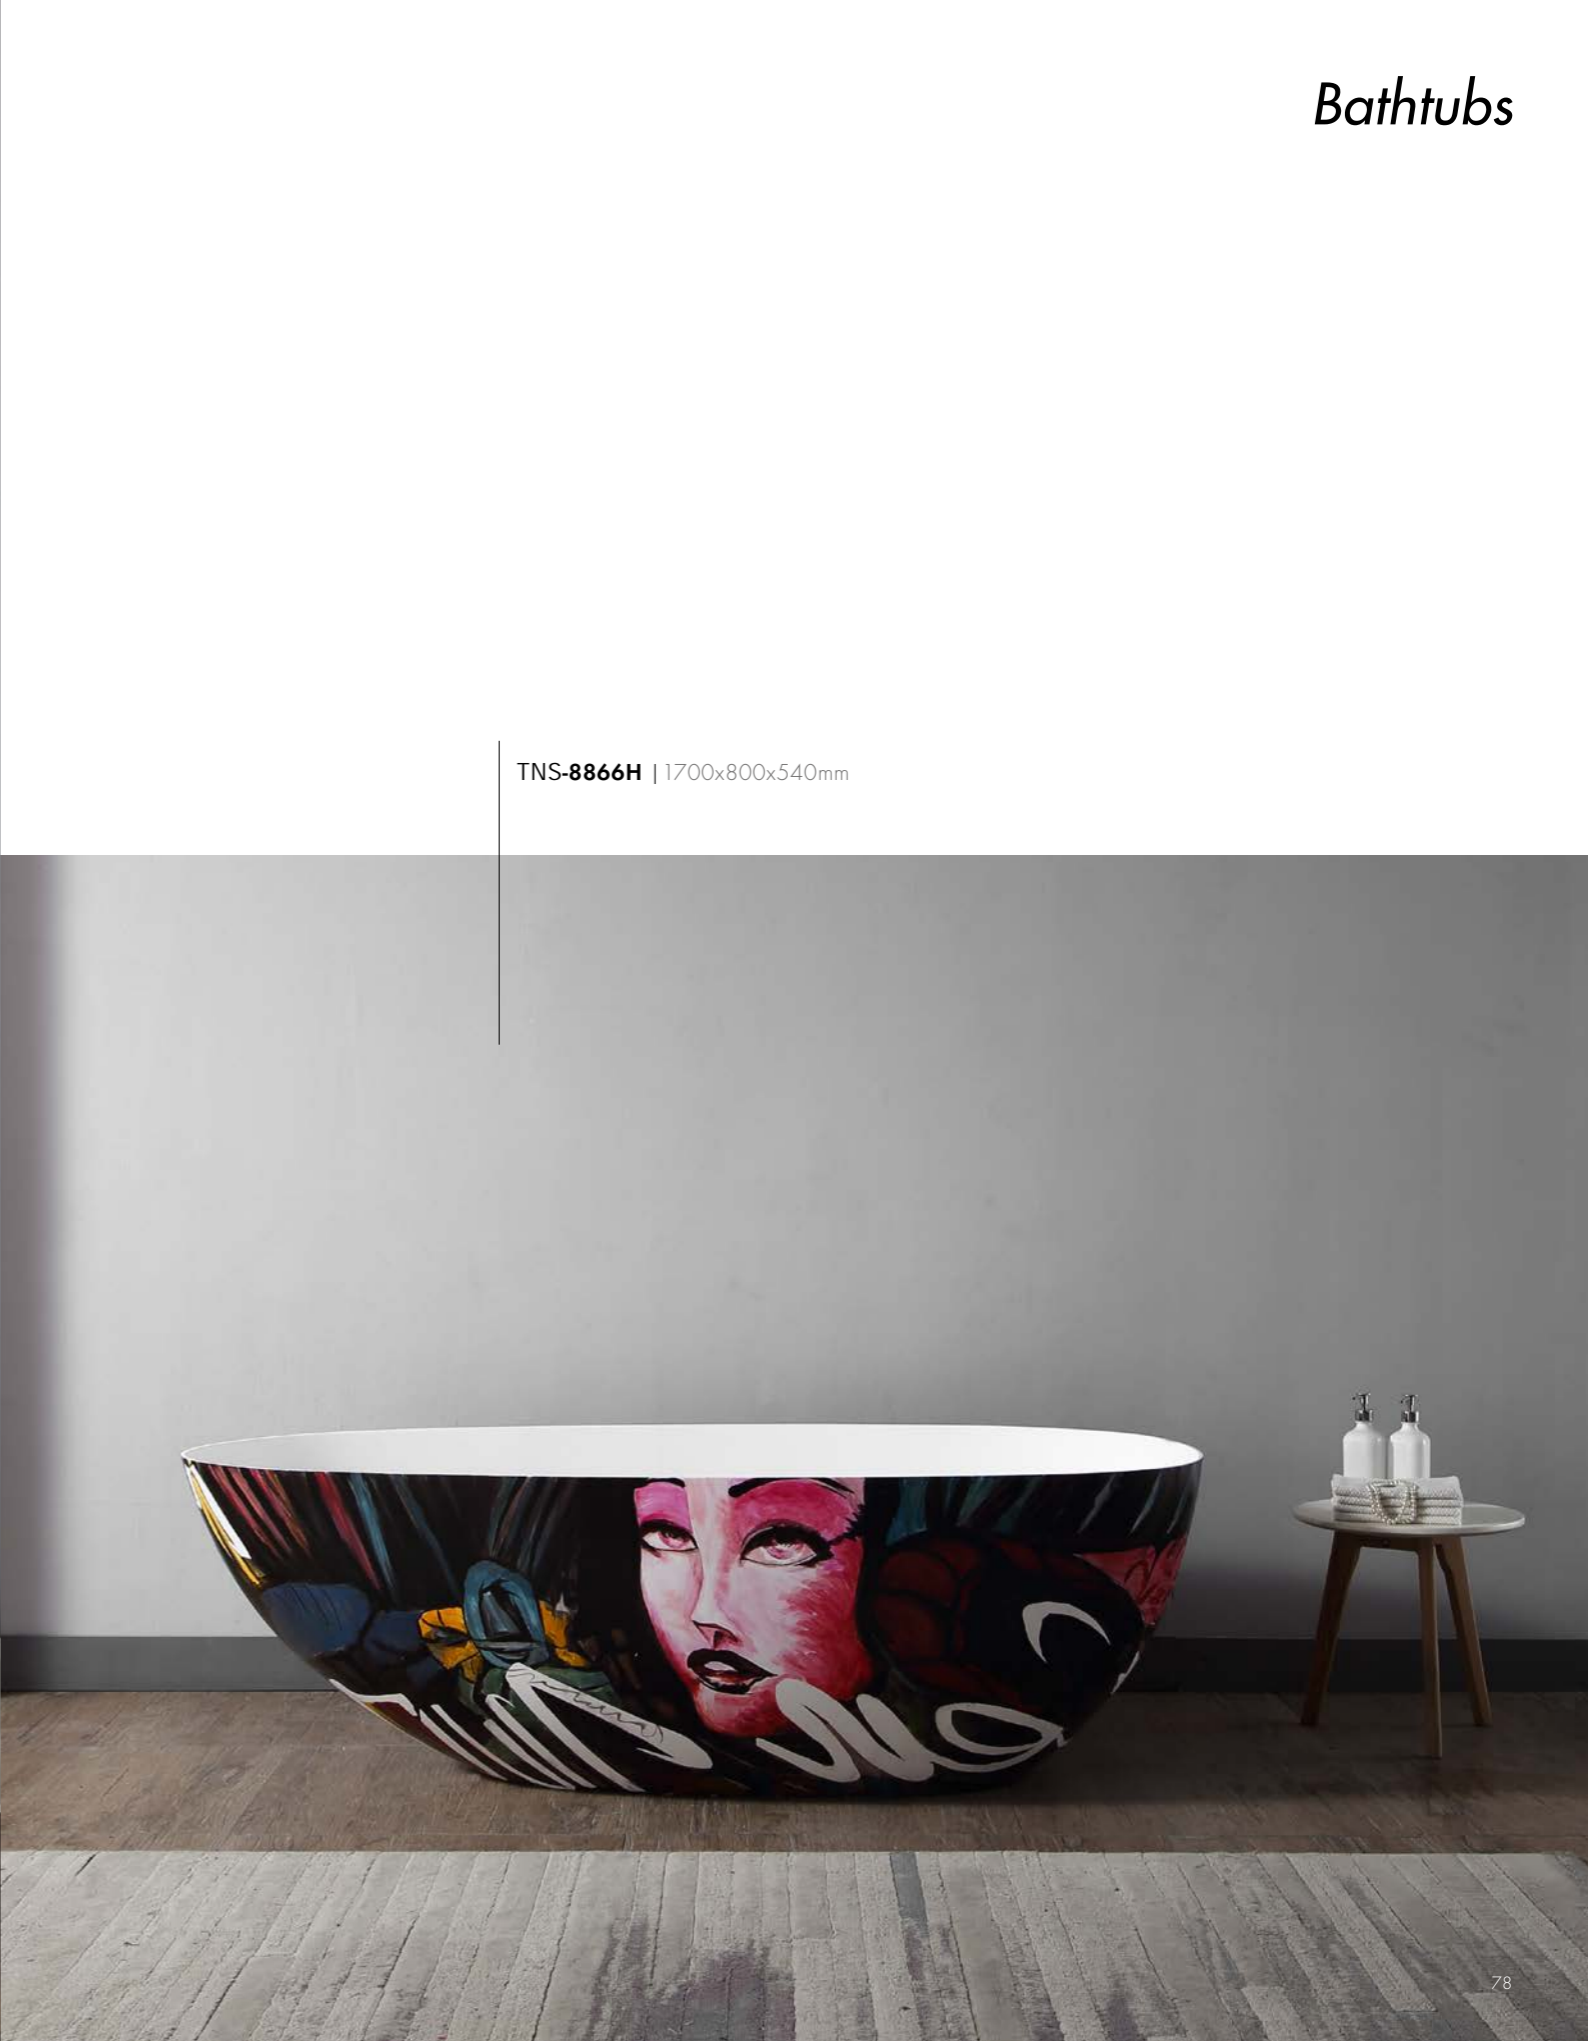

TNS-8866H | 1700x800x540mm