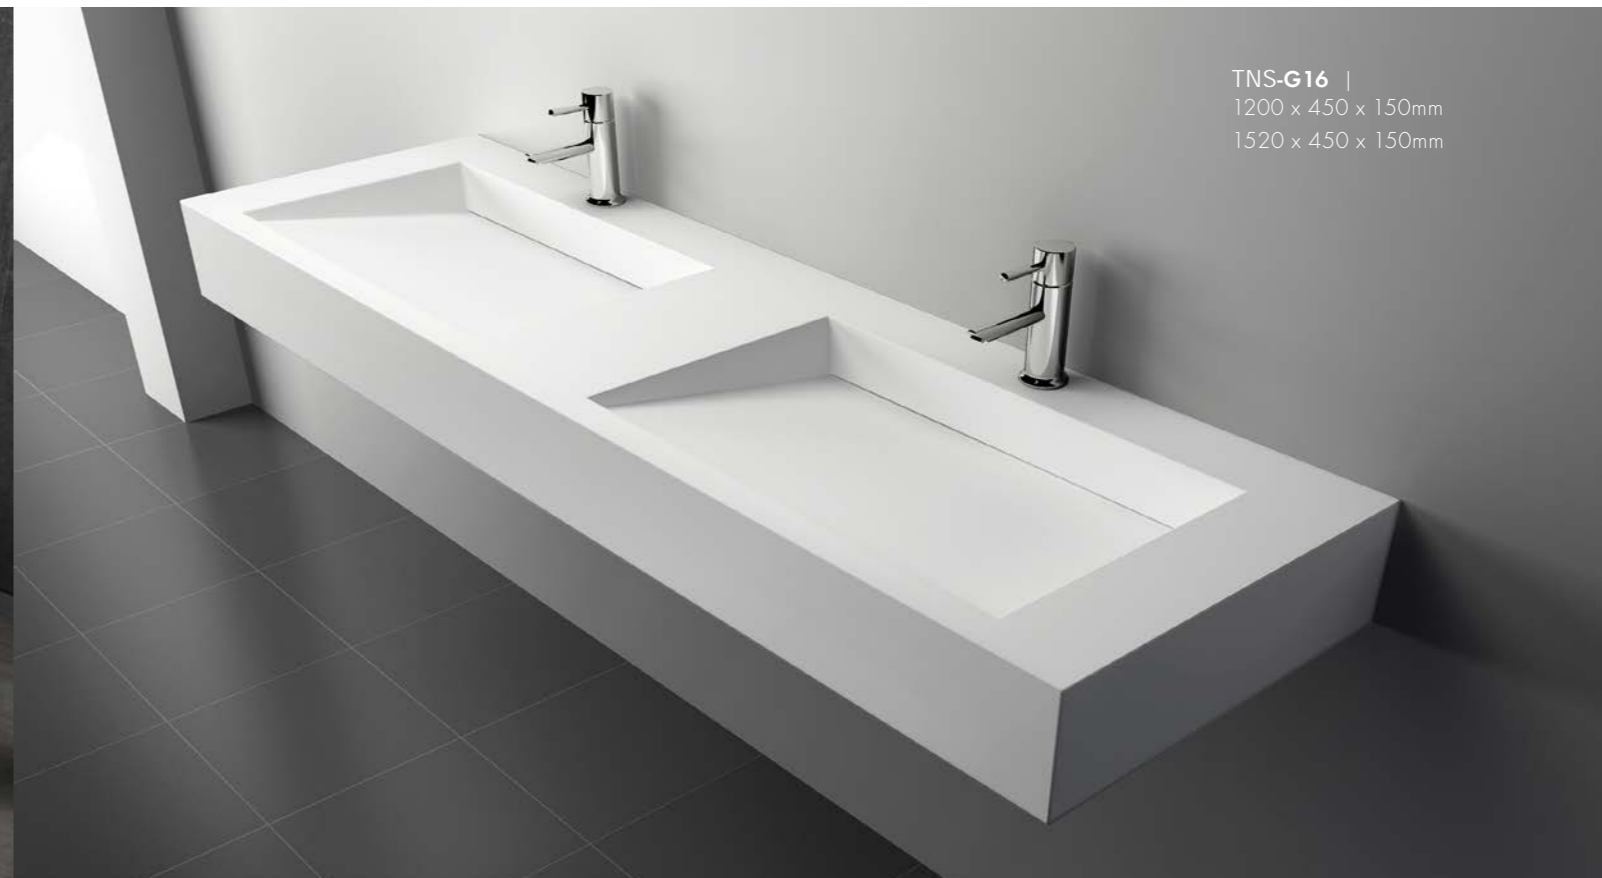

TNS-G16 |
1200 x 450 x 150mm
1520 x 450 x 150mm