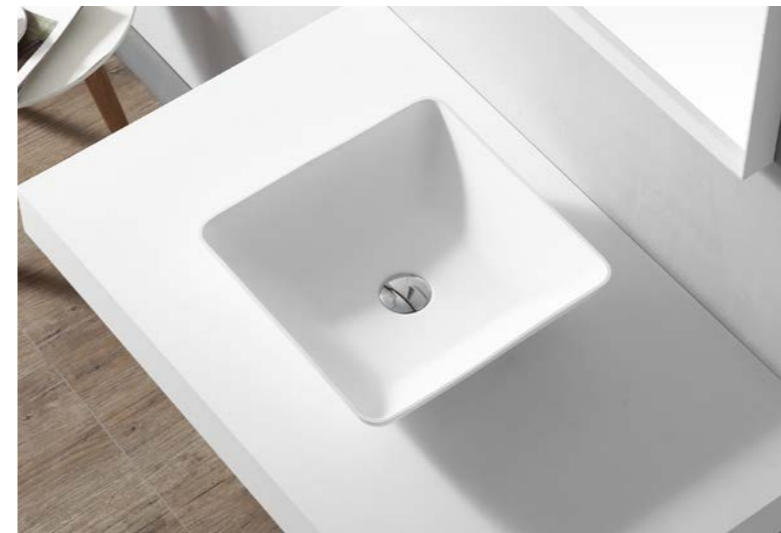

TNS-A16 |
500x300x120mm
600x350x120mm

TNS-A77 | 400x400x100mm