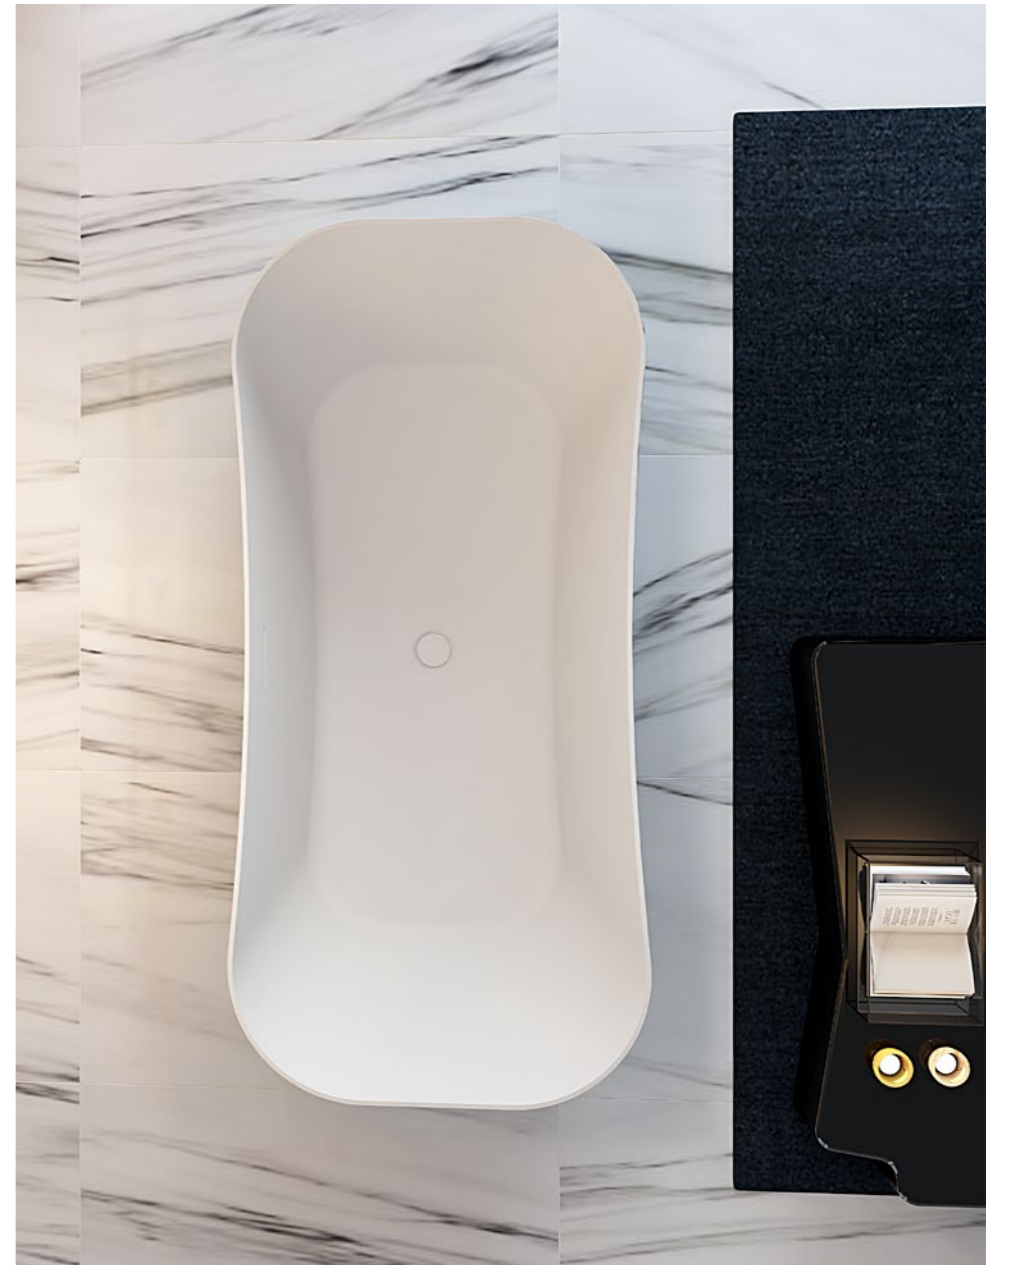

Model. TNS-7606S

1500x750x580mm
1700x750x580mm

Model. TNS-7618G
1800x800x750mm

Model. TNS-7623S
1700x800x635mm

Original design

Bathe in
extraordinary
new life.

Acrylic Bathtub

Model. TNS-7629G
1700x800x730mm