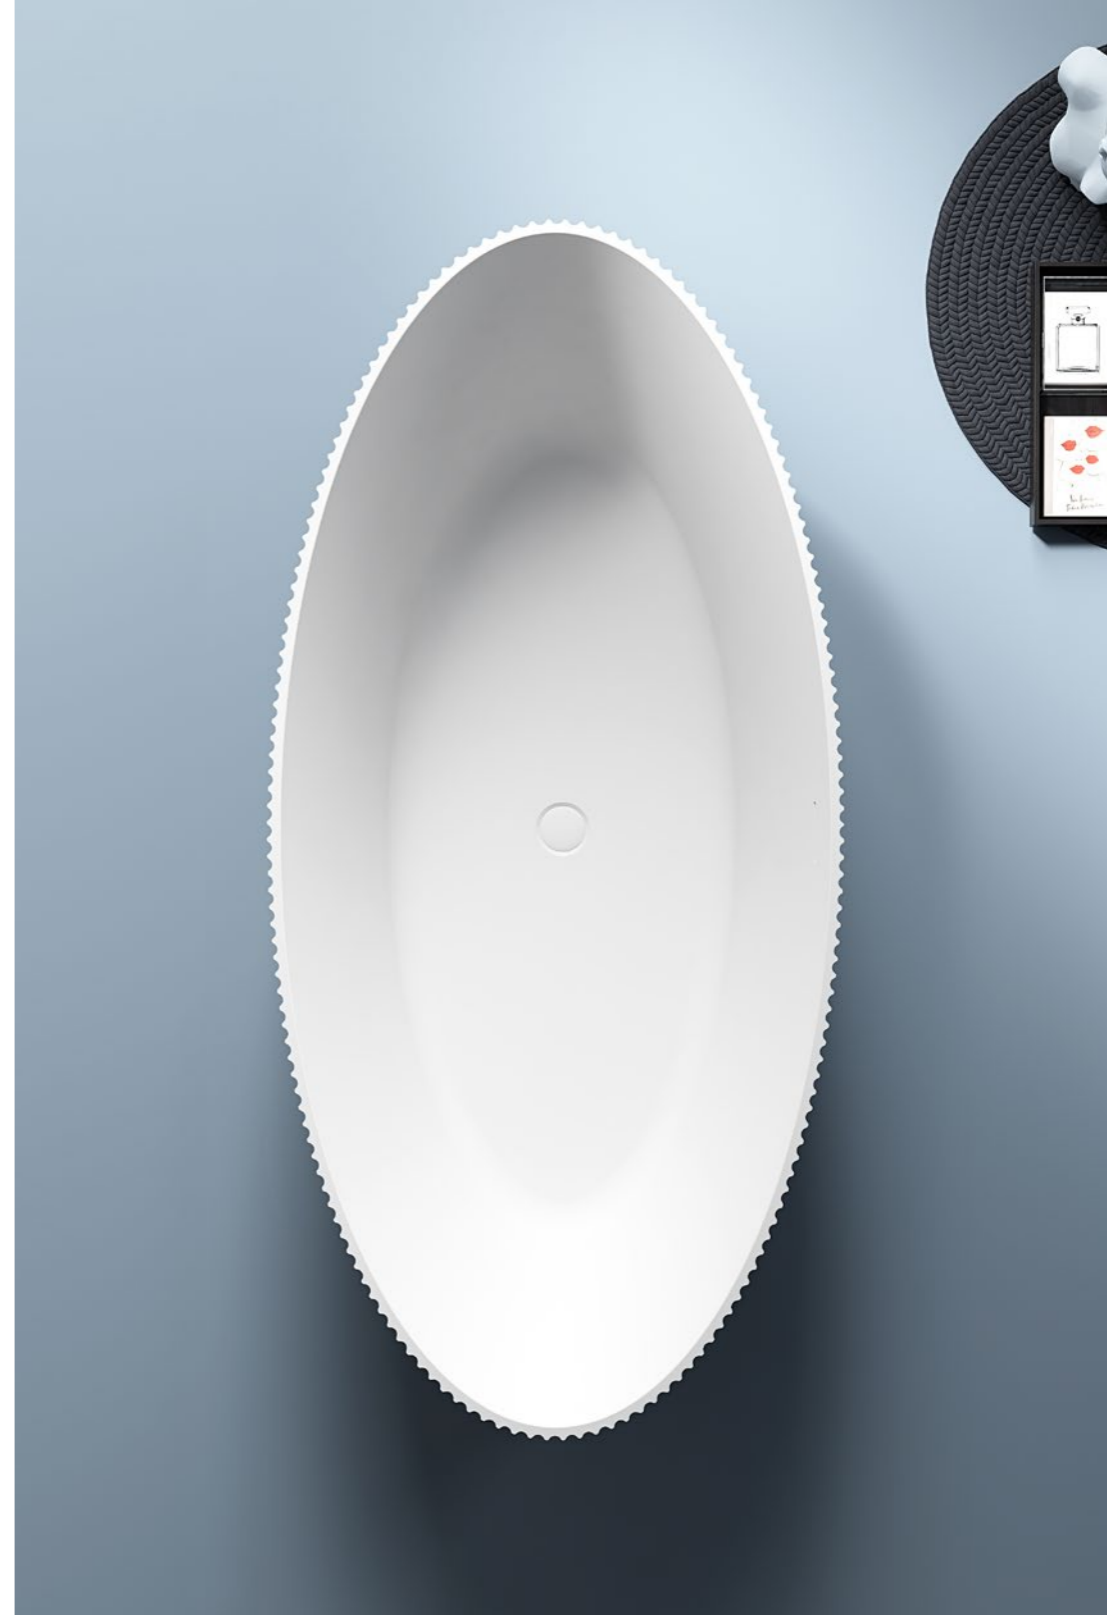

1800x850x580mm