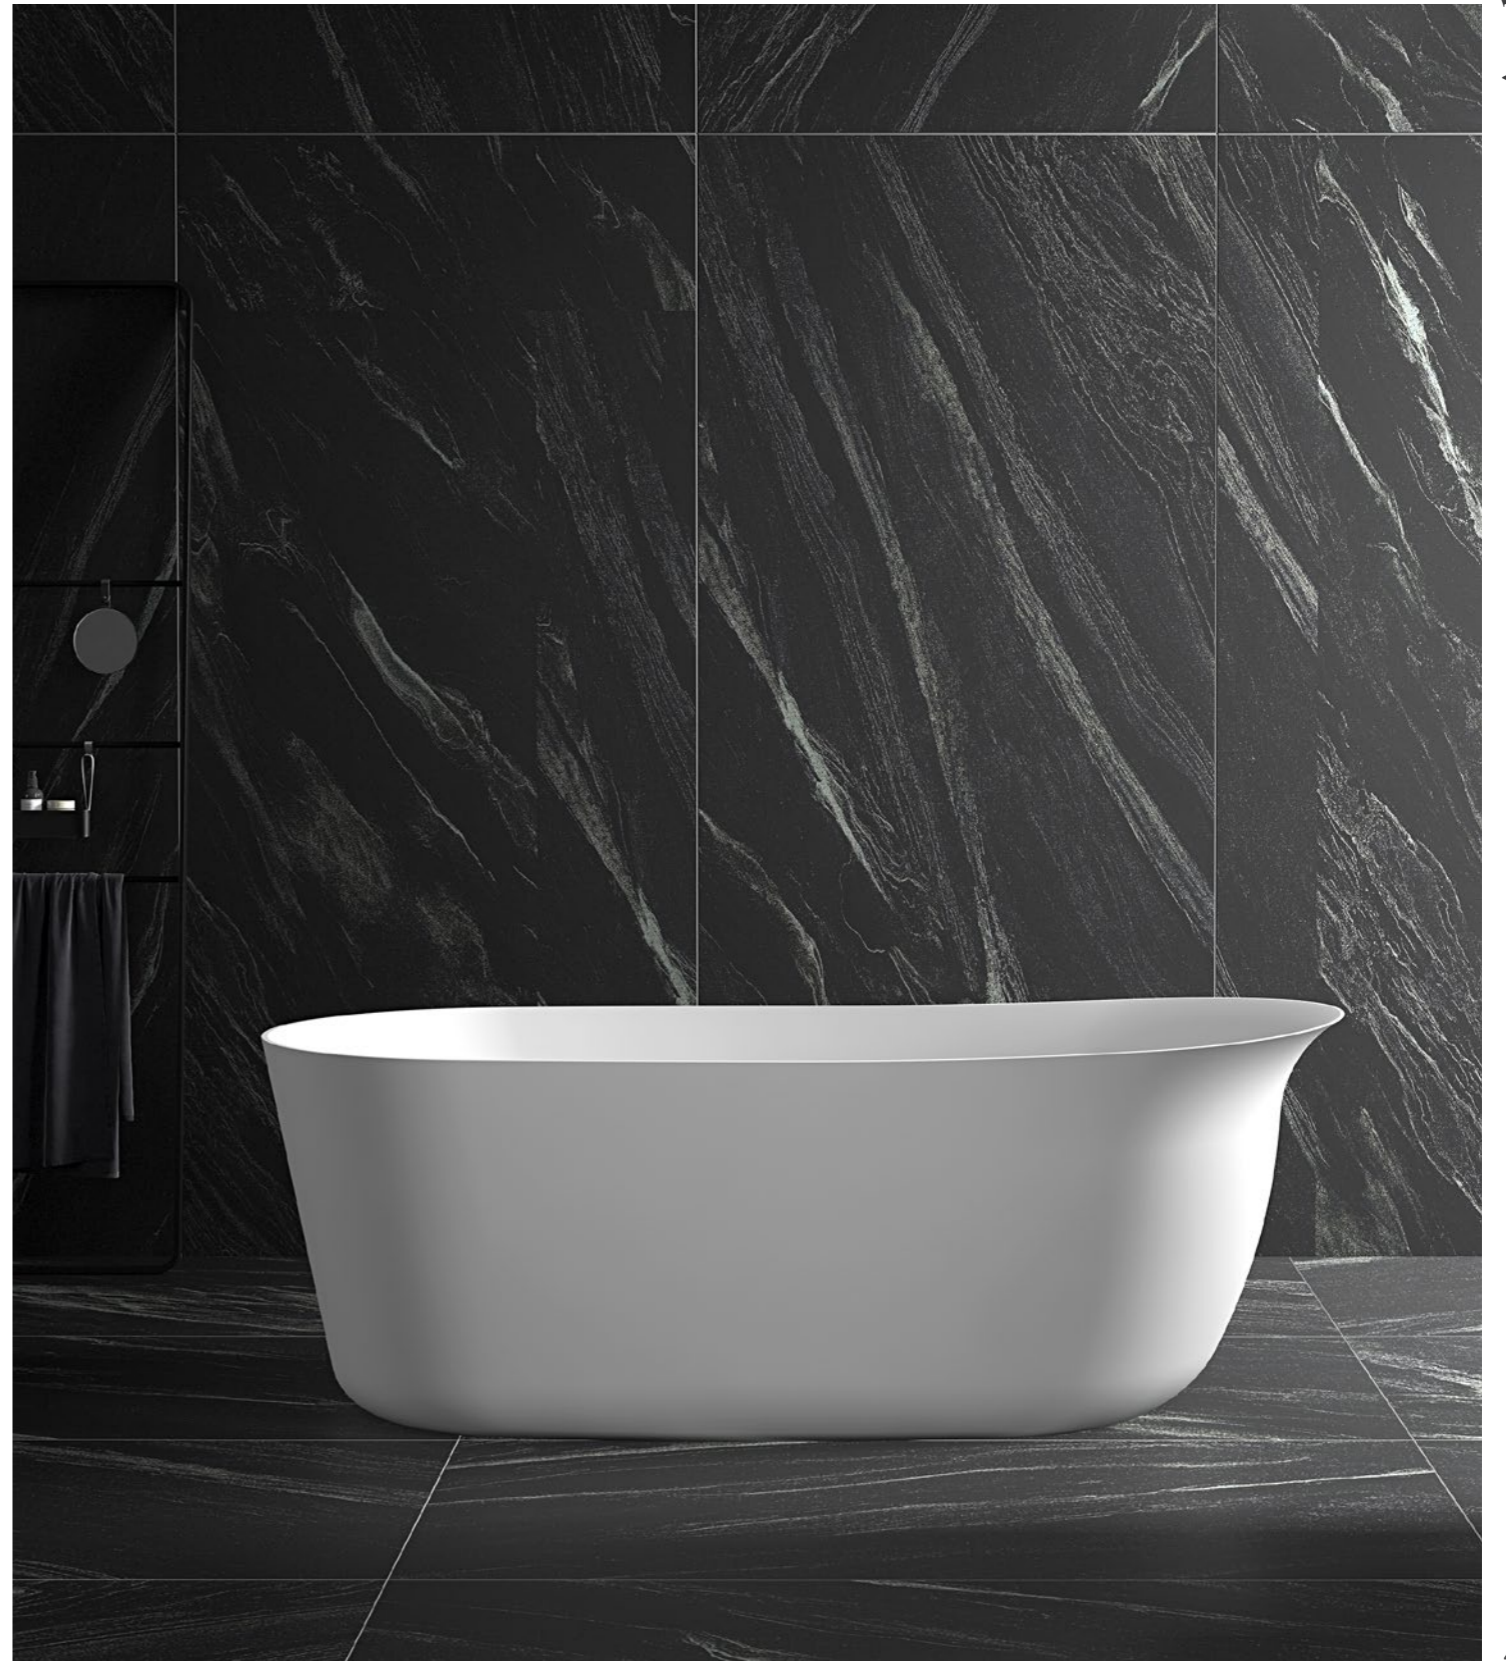

Model. TNS-7612

1700x800x580mm
1800x850x580mm

Bathe in
extraordinary
new life.

Model. TNS-7618
1800x800x750mm

Model. TNS-7625

1500x750x580mm
1700x800x580mm

This is a load of hope wing, explore the legend of exquisite technology. the mysterious color from deep sea combines with the luxurious design of international fashion.